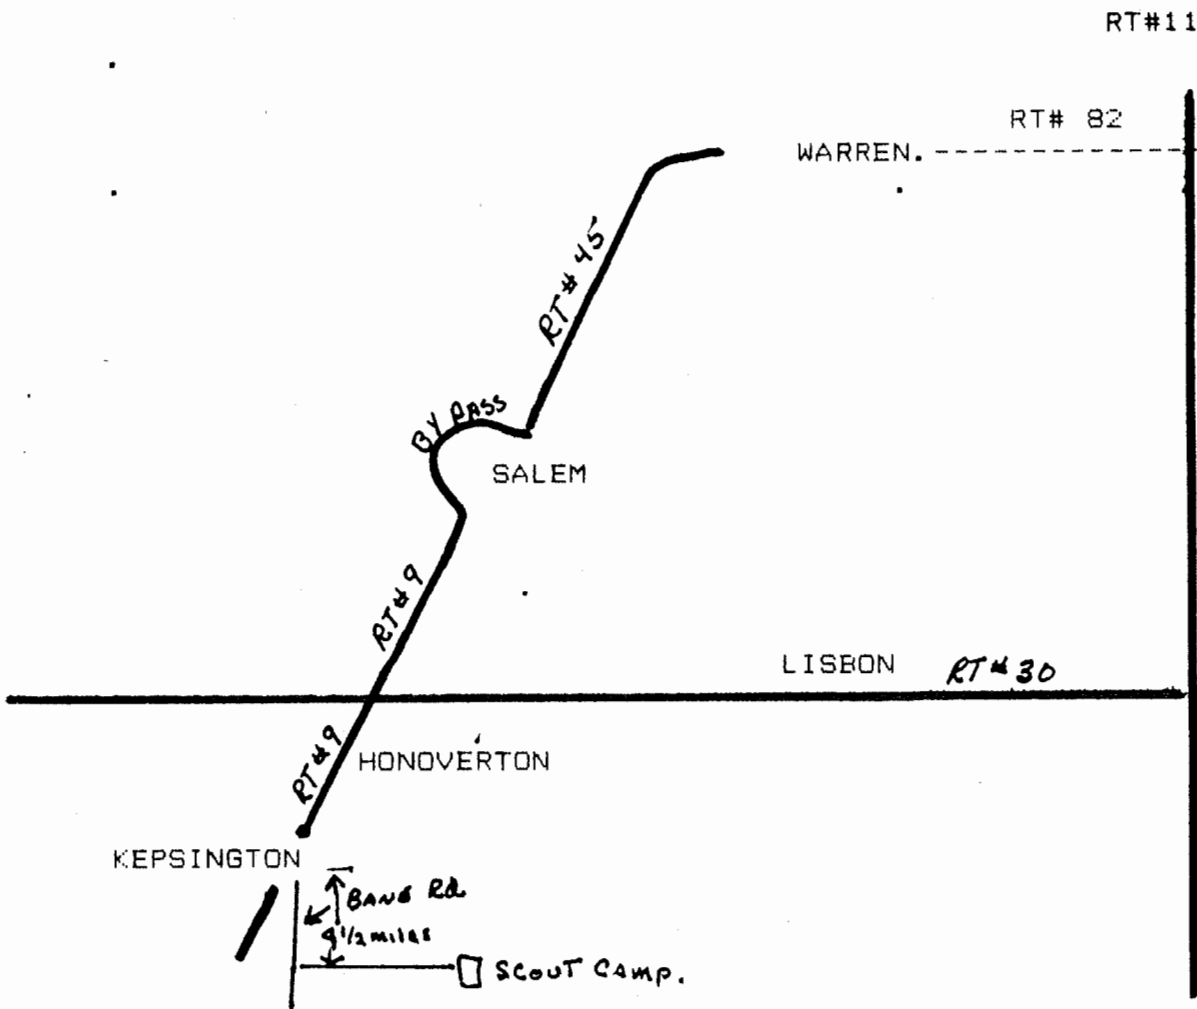

SEVEN RANGES SCOUT RESERVATION.

Directions to Seven Ranges: 11 South to Lisbon exit. Take 30 West to Kensington. Turn South on route 9 at the stop sign with the flashing red light. Travel south on route 9 approximately 1/2 mile. Turn left (Scout Camp sign on right side of road) onto Bane Road. Travel on Bane Road for approximately 4 miles. Turn left onto Meter Road. Camp main parking lot is approximately 1/2-mile on right side of road. Approximately 65 miles to camp

Alternate Directions: Route 45 South out of Warren. Take the by-pass around Salem and pick up Route 9. Take Route 9 through Kensington to Bane Road. (Look for Scout Camp sign.) Travel on Bane Road for approximately 4 miles. Turn left onto Meter Road. Camp main parking lot is approximately 1/2-mile on right side of road.